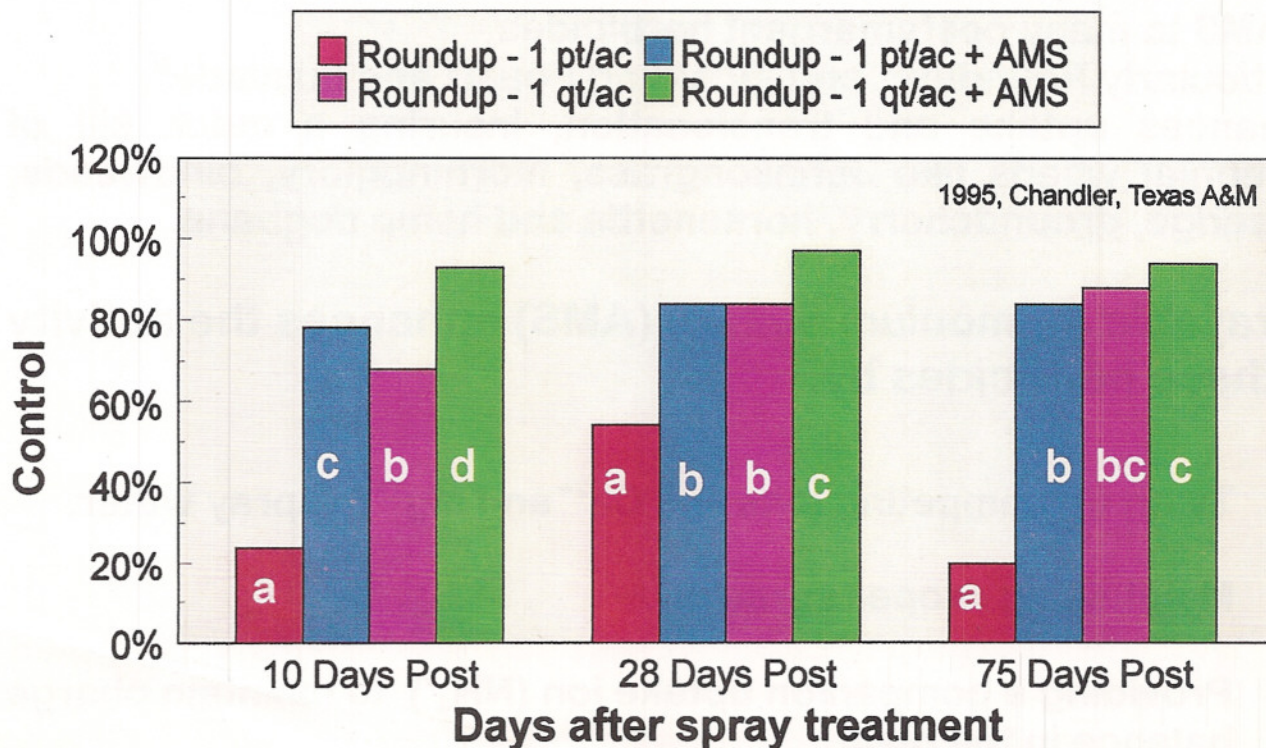

# S-Sul AMS

American Plant Food Corp  
P.O. Box 584  
Galena Park TX 77547  
(713) 675-2231

Advantages of Using Sprayable Ammonium Sulfate on tough, perennial weeds:

- ✓ Speeds action of burndown herbicide.
- ✓ Improves kill with burndown herbicide.
- ✓ Insures translocation of herbicide to rhizomes.

## Control of mature Johnsongrass with Roundup and Roundup + AMS, Burleson Co., TX

Bars with the same letter within an evaluation date are not significantly different.